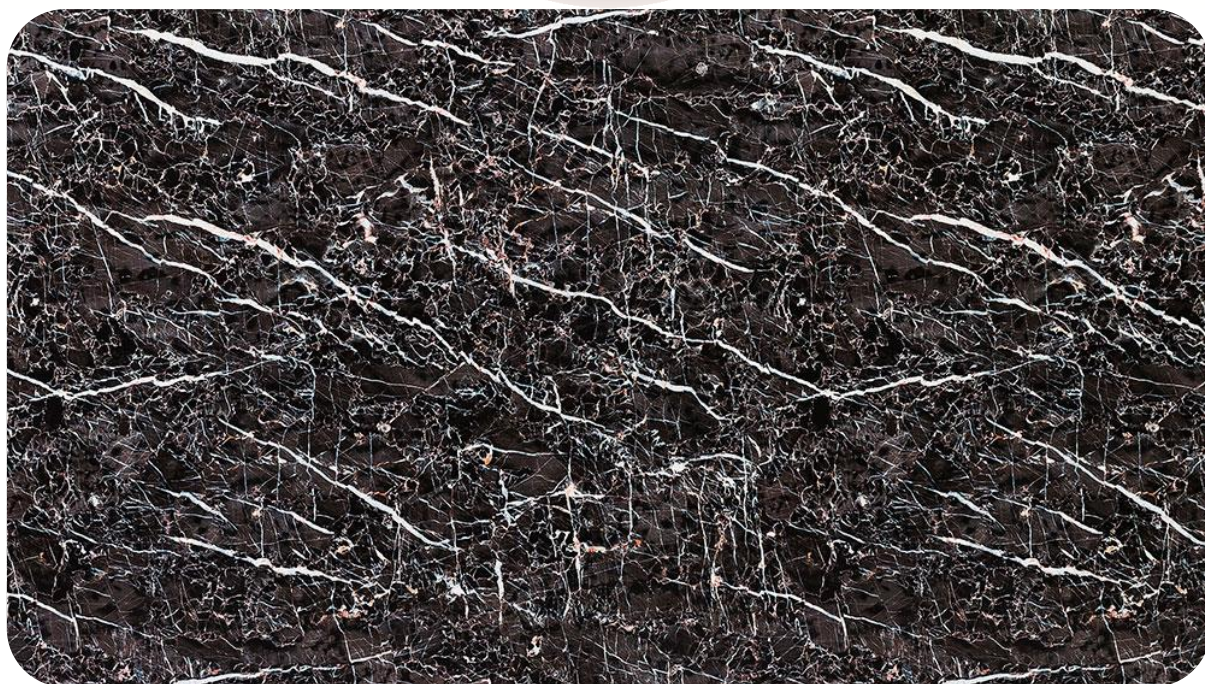

SUMMIT

Industry-specific attributes

Project Solution Capability	graphic design, 3D model design, total solution for projects, Cross Categories Consolidation, NONE, Others
Application	Internal use in design

Other attributes

Brand Name &Code	Summit 8042
Application	Interior Decoration
Product name	PVC UV MARBLE SHEET
Material	PVC+CaCO3
Usage	Indoor Wall Panel Decration
Surface treatment	PVC Film Laminated
Length	Customer's Demand
Package	Loose Packing/Wood pallet
Installation	Easily Installation
Color	Customer Require
Size	1220*2800*2.5 1220*2800*3.8