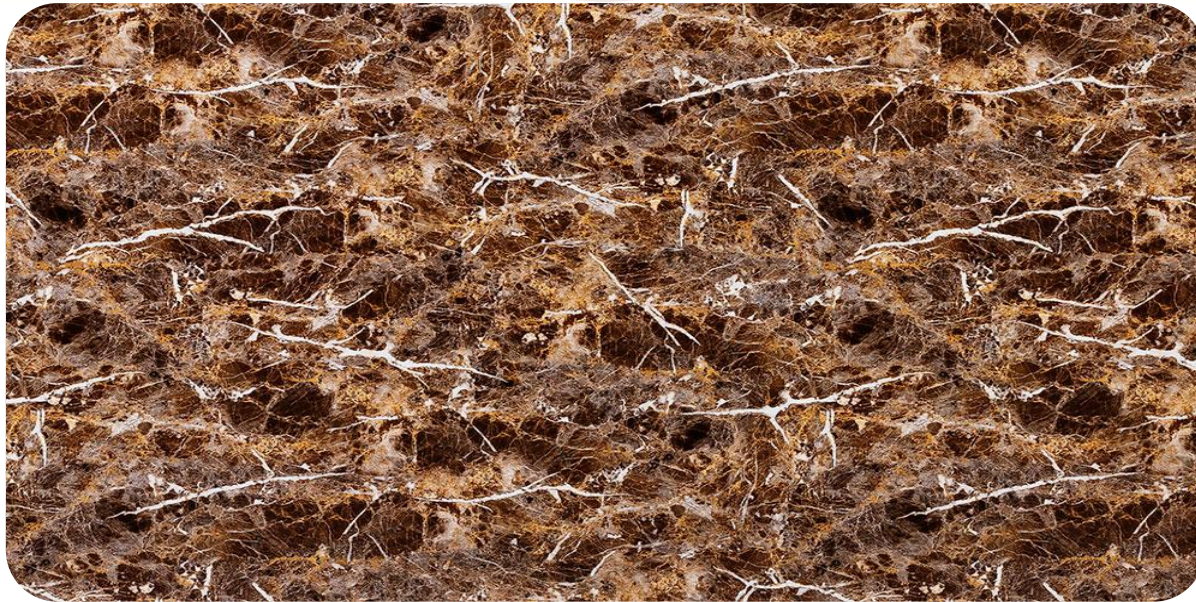

Industry-specific attributes

Project Solution	graphic design, 3D model design, total solution for projects, Cross Categories
Capability	Consolidation, NONE, Others
Application	Internal use in design

Other attributes

Brand Name &Code	Summit 8062
Application	Interior Decoration
Product name	PVC UV MARBLE SHEET
Material	PVC+CaCO3
Usage	Indoor Wall Panel Decration
Surface treatment	PVC Film Laminated
Length	Customer's Demand
Package	Loose Packing/Wood pallet
Installation	Easily Installation
Color	Customer Require
Size	1220*2800*2.5 1220*2800*3.8